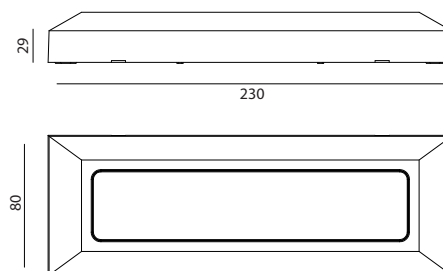

**TYPE**Professional LED for **Outdoor Lighting**

Model:	Ernest out opal
Format:	Rectangular
Location:	Exterior
Wattage:	6W
Materials:	Aluminium
Led Color:	3000K / 4000K / 6500K
Product Dimension:	230*80*29mm
IP Code:	65
Fixation:	Wall
CRI :	80
Lumen Output:	300
Frequency:	50/60 Hz
Beam Angle:	100°

CCT [switch](#)**DIMENSION DRAW****OUTDOOR**